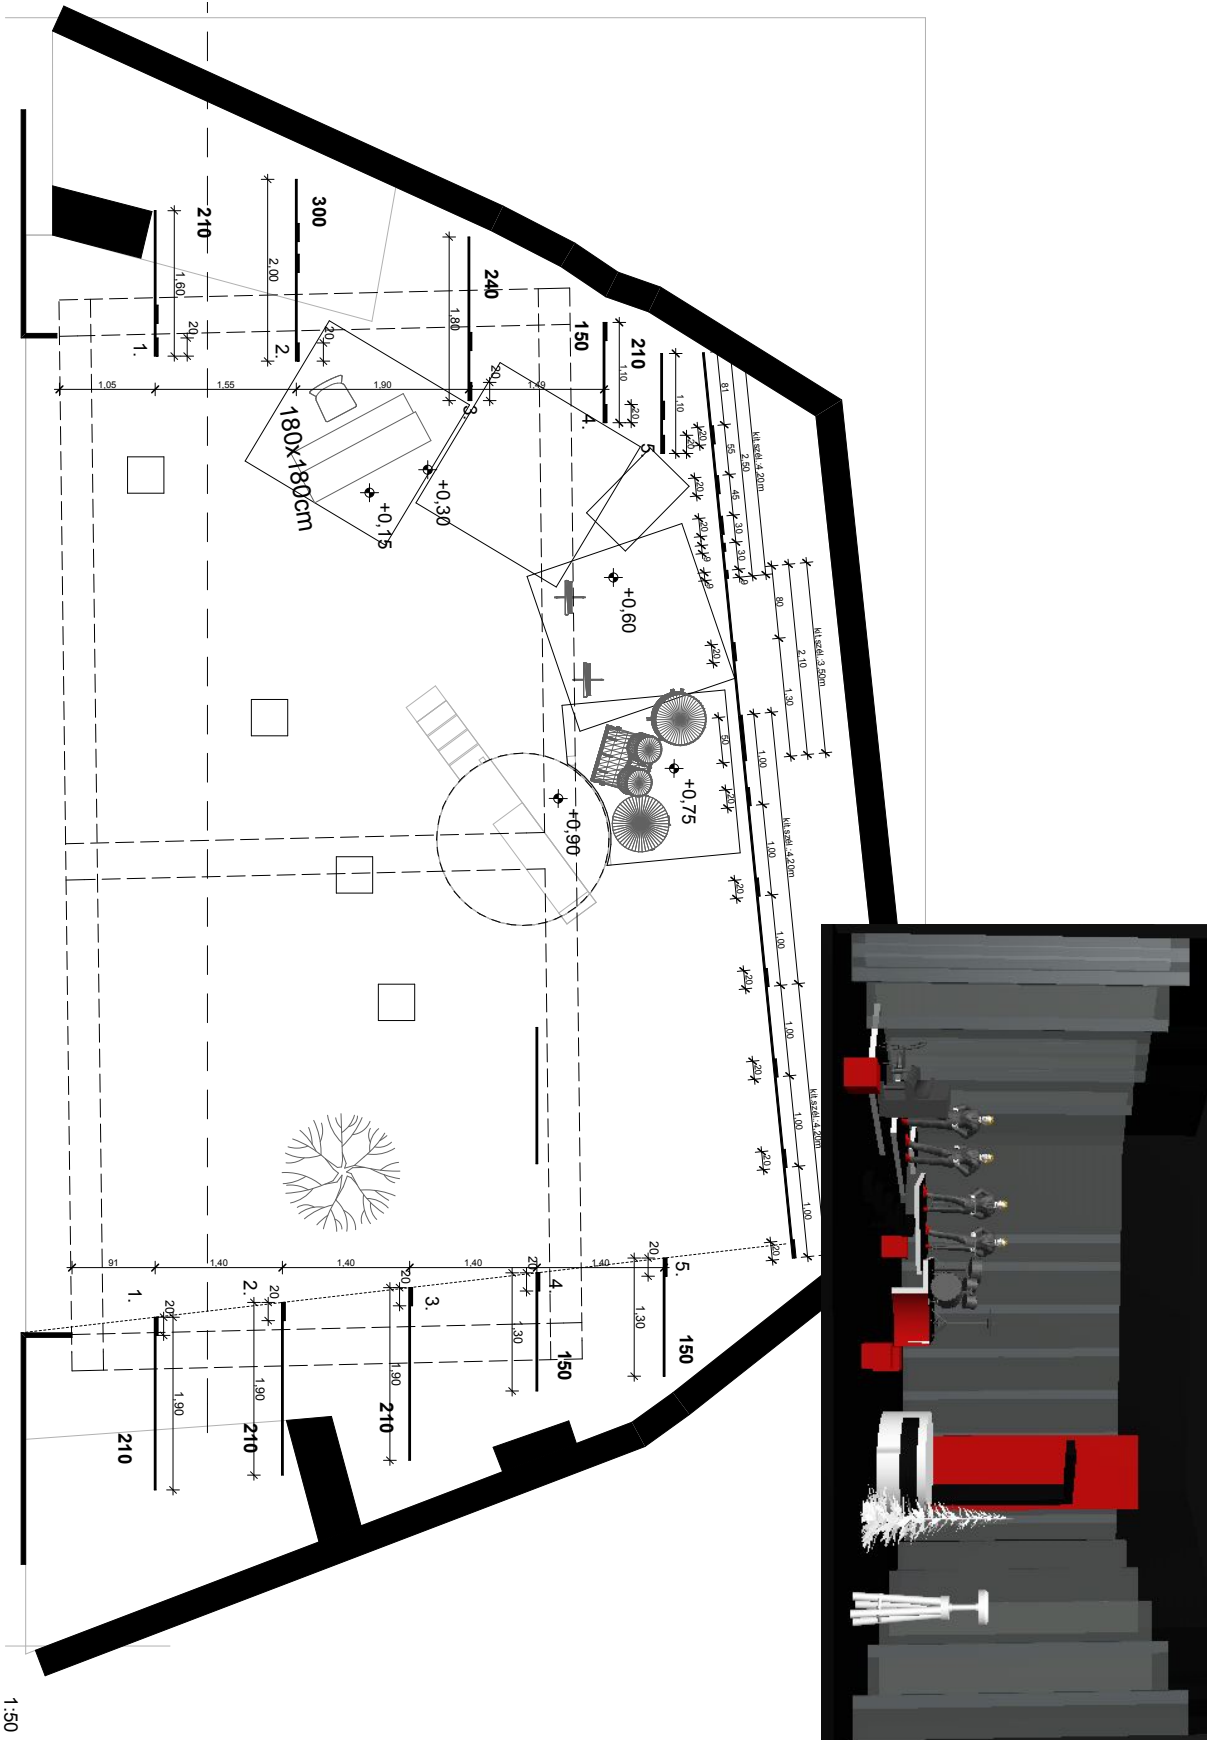

GRANDPLAN

Materi | Vsmieoc: Dada Cabaret
MALADYPPE Színház

rendező: Balázs Zoltán
szcenika: Czifrák Agnes

Kiadva:
2016.09.20.